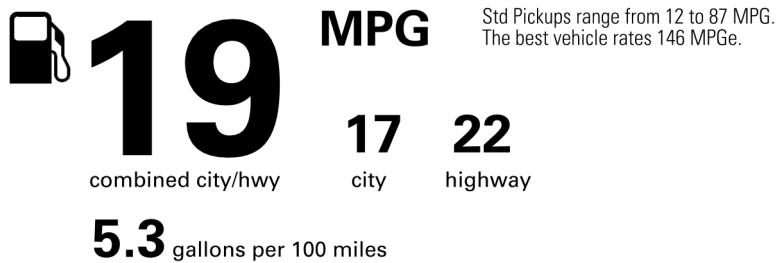

For Full Product Details:
 Please Visit Toyota.com/Tundra
 Full Tank of Gas

BASE MANUFACTURER'S SUGGESTED RETAIL PRICE \$57,860.00

OPTIONAL EQUIPMENT

FE	50 State Emissions	
BK	Nightshade Package - Includes 20-in. black alloy wheels, black overfenders, and black accents	450.00
EJ	JBL 12-Speaker Premium Audio Including Subwoofer & Amplifier	565.00
LZ	Limited Power Package - Includes Qi-Compatible Wireless Smartphone Charging, Bed + Cabin Power Supply (400W/120V AC), and LED Bed Lights	385.00
NF	Load-Leveling Rear Air Suspension	650.00
2T	All Weather Floor Liners	199.00
T7	Tailgate Insert - Black	89.00
D5	Stainless Steel Door Edge Guard	165.00

Not Original - Copy
 Created on 2026-05-15 13:22:57 (UTC)

EPA DOT Fuel Economy and Environment

Gasoline Vehicle

Fuel Economy

You spend \$4,500 more in fuel costs over 5 years compared to the average new vehicle.